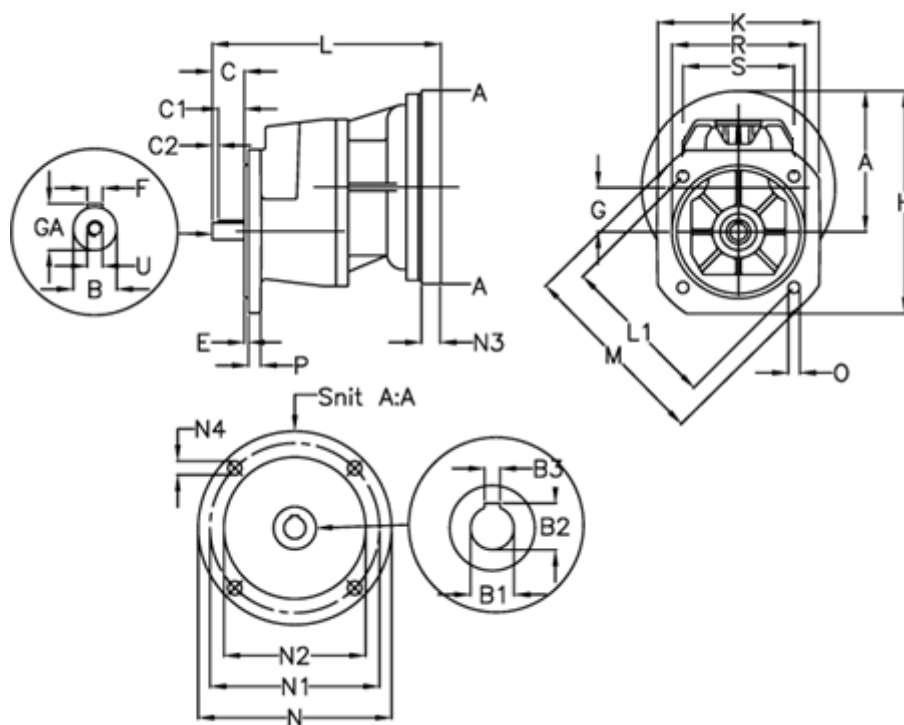

Article number: 40550300712435

Description: Single Stage Helical Gear
S 301-7,1-P90B5

Measures

| | | | |
|-----------|------------|-------------|---------|
| A = 122.8 | E = 3.5 | M = 200.0 | R = 130 |
| B = 24 | F = 8x7x40 | N = 200 | S = 130 |
| B1 = 24 | G = 51.8 | N1 = 165 | U = M8 |
| B2 = 27.3 | GA = 27.0 | N2 = 130 | |
| B3 = 8 | H = 197.8 | N3 = - | |
| C = 50 | K = 150 | N4 = M10x12 | |
| C1 = 40 | L = 252 | O = 11.5 | |
| C2 = 5 | L1 = 165.0 | P = 12 | |